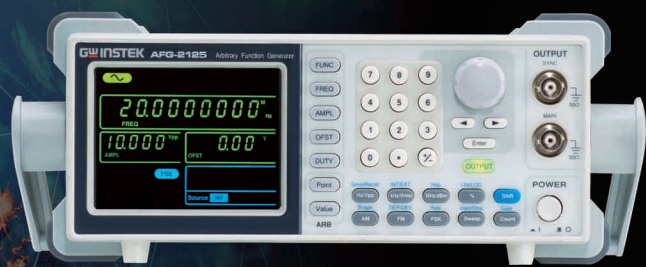

GW INSTEK

AFFORDABLE AND HIGH-QUALITY INSTRUMENTS

AFG-2000 Series, GDS-2000A/E Series
GPS/GPE Series, MDO/MSO-2000E Series

01.03.2020 ~ 30.06.2020

GW INSTEK INNOVATION AND VALUE IN WAVEFORM DESIGN

AFG-2000 Series